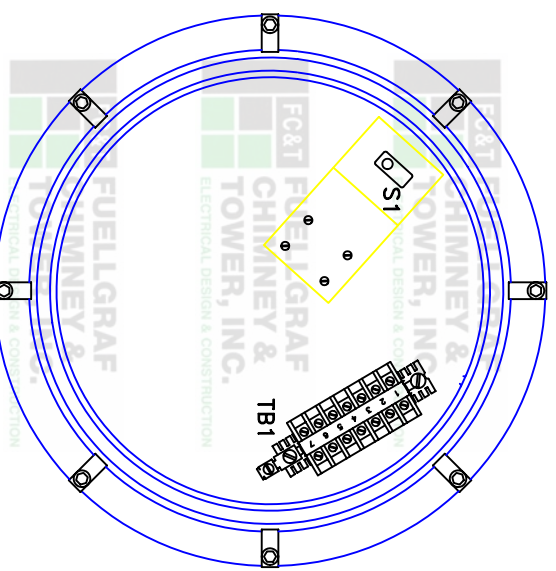

## SS-129 FLASH-HEAD COMPONENT LAYOUT

## SS-129 FLASH-HEAD PARTS LIST

ITEM #	DESCRIPTION	PART #
FH1	Flashhead Assy. Complete (Replacement)	277-4045E
FT1	Flashtube Assembly	277-2818
B1	Base Assembly	ML-300B
G1	Lens Gasket, Upper Assembly	77-672072
G2	Gasket, Lower Assembly	77-4103G
GL1	Globe Assembly	77-3464
GL1	Globe Assembly With Metal Vent Hood	30210118-00
HD1	Globe Hold Down Clip	3411072
LH1	Flashtube Socket Assembly	77-4130
S1	Switch, Flash-Head Interlock	77-2644
TB1	Terminal Block Complete	77-2556
T1	Transformer, Trigger	77-3669

VIEW A-A