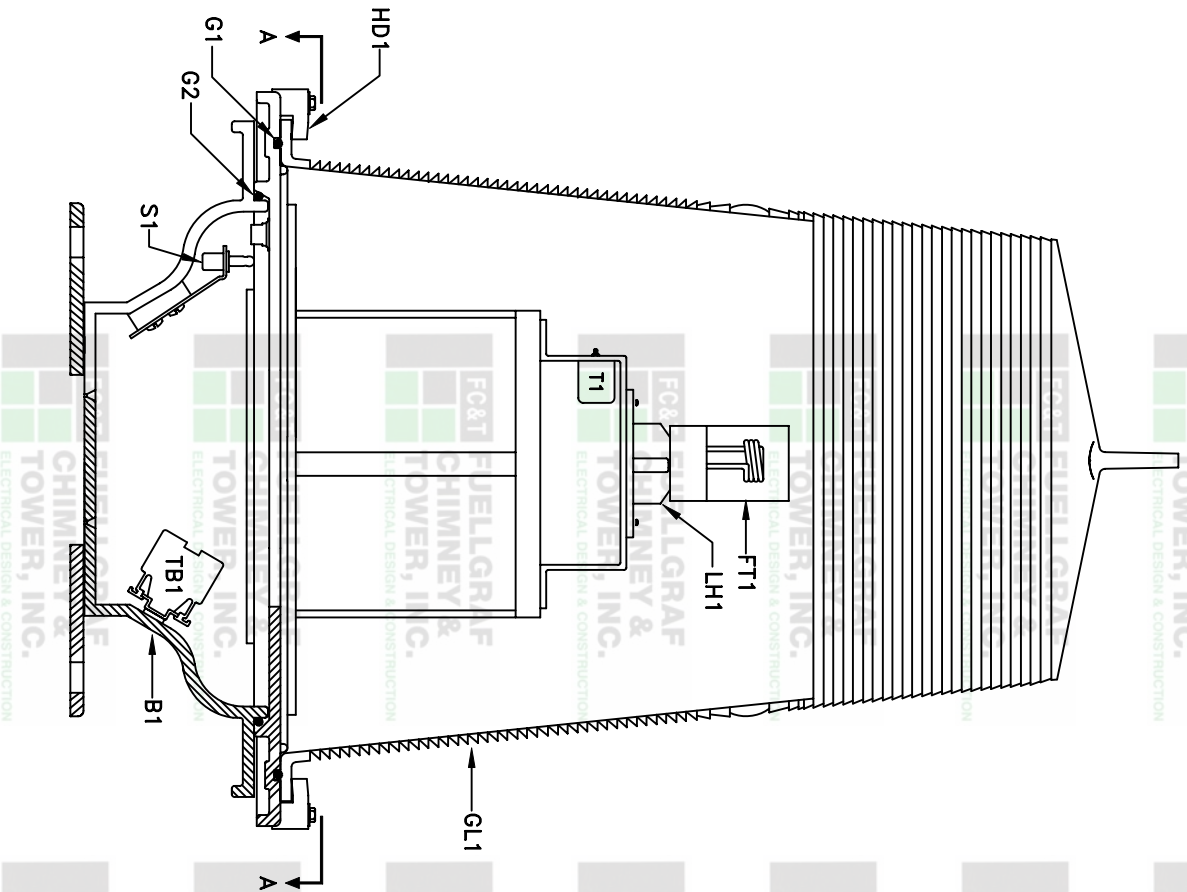

## SS-129 FLASH-HEAD COMPONENT LAYOUT

## SS-129 FLASH-HEAD PARTS LIST

ITEM #	DESCRIPTION	PART #
FH1	Flashhead Assy. Complete (Replacement)	277-4045E
FT1	Flashtube Assembly	277-2818
B1	Base Assembly	ML-300B
G1	Lens Gasket, Upper Assembly	77-672072
G2	Gasket, Lower Assembly	77-4103G
GL1	Globe Assembly	77-3464
GL1	Globe Assembly With Metal Vent Hood	30210118-00
HD1	Globe Hold Down Clip	3411072
LH1	Flashtube Socket Assembly	77-4130
S1	Switch, Flash-Head Interlock	77-2644
TB1	Terminal Block Complete	77-2556
T1	Transformer, Trigger	77-3669

VIEW A-A