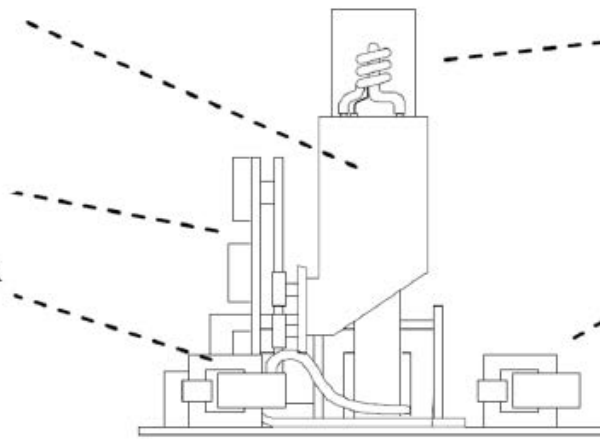

RED FILTER

ACTUATOR

TRIGGER XFMR
T101

FLASH TUBE
FT101

COUPLING XFMR
T102